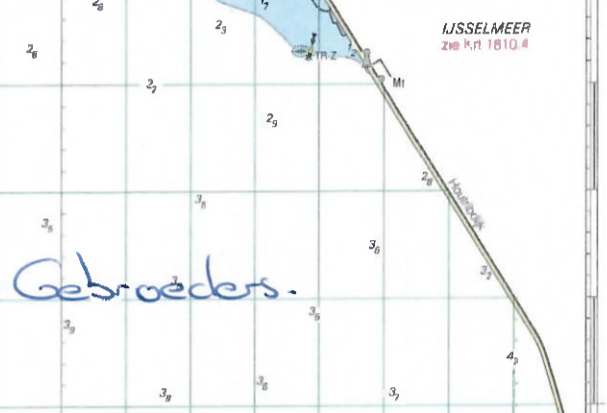

MARKERMEER
1 : 100 000 (52° 40' N)
Mercator projectie (WGS 84)

DEPTEN IN METERS
1.7 v. NAP
HOOGTEN IN METERS
1.7 v. NAP
SOUNDINGS IN METRES
Reduced to Lissamer Winterlevel (= NAP 4dm)
(Summerlevel (Aar. Oc.) is 2dm below NAP)
HEIGHTS IN METRES
above NAP

Heen reis

BROEKERHAVEN
1 : 20 000