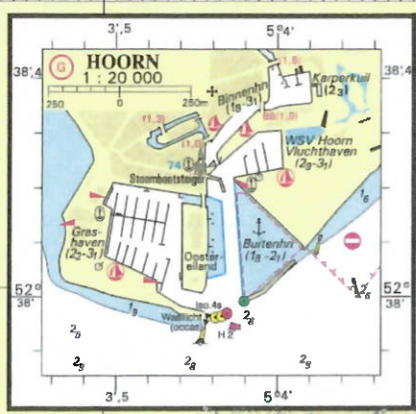

MARKERMEER
 1 : 100 000 (52° 40' N)
 Mercator projectie (WGS 84)

DEPTEN IN METERS
 1.7 v. NAP
HOOGTEN IN METERS
 1.7 v. NAP
SOUNDINGS IN METRES
 Reduced to Lissamer Winterlevel (= NAP 4dm)
 (Summerlevel (Aar. Oc.) is 2dm below NAP)
HEIGHTS IN METRES
 above NAP

Heen reis

BROEKERHAVEN
 1 : 20 000

De Vier Gebroeders.

M A R K E R M E E R

Kuil van Marken

ALMERE - STAD

MONNICKENDAM
 1 : 15 000

GOUZEE
 1 : 50 000