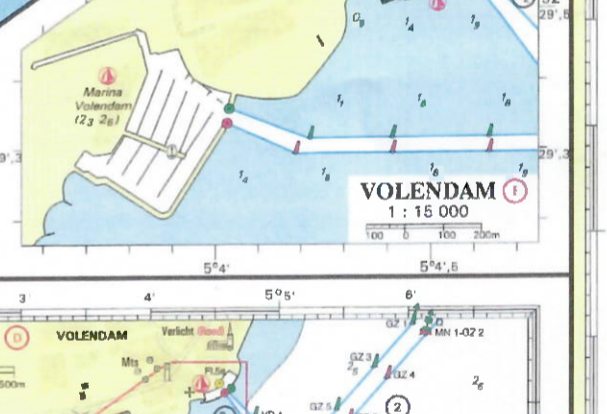

MARKERMEER
 1 : 100 000 (52° 40' N)
 Mercator projectie (WGS 84)

DEPTEN IN METERS
 1.7 v. NAP
HOOGTEN IN METERS
 1.7 v. NAP
SOUNDINGS IN METRES
 Reduced to Lissamer Winterlevel (= NAP 4dm)
 (Summerlevel (Aar. Oc.) is 2dm below NAP)
HEIGHTS IN METRES
 above NAP

Heen reis

BROEKERHAVEN
 1 : 20 000

De Vier Gebroeders.

M A R K E R M E E R

Kuil van Marken

ALMERE - STAD

MONNICKENDAM
 1 : 15 000

GOUZEE
 1 : 50 000