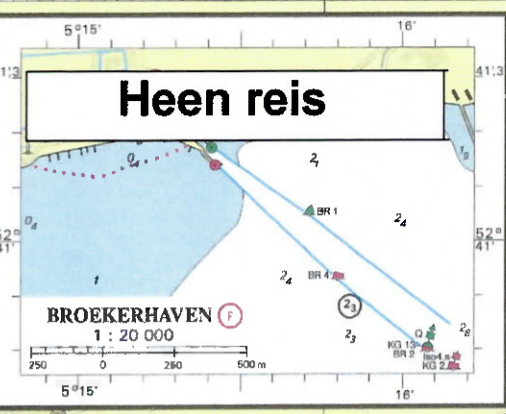

MARKERMEER
1 : 100 000 (52° 40' N)
Mercator projectie (WGS 84)

DEPTEN IN METERS
1.7 v. NAP
HOOGTEN IN METERS
1.7 v. NAP
SOUNDINGS IN METRES
Reduced to Lissamer Winterlevel (= NAP 4dm)
(Summerlevel (Aar. Oc.) is 2dm below NAP)
HEIGHTS IN METRES
above NAP

Heen reis

BROEKERHAVEN
1 : 20 000