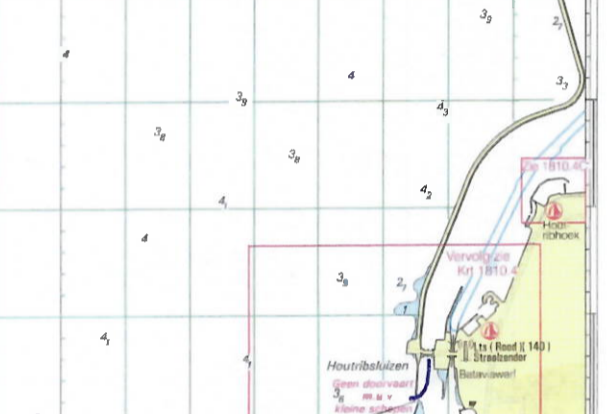

MARKERMEER
1 : 100 000 (52° 40' N)
Mercator projectie (WGS 84)

DEPTEN IN METERS
1.7 v. NAP
HOOGTEN IN METERS
1.7 v. NAP
SOUNDINGS IN METRES
Reduced to Lissamer Winterlevel (= NAP 4dm)
(Summerlevel (Aar. Oc.) is 2dm below NAP)
HEIGHTS IN METRES
above NAP

Heen reis

BROEKERHAVEN
1 : 20 000