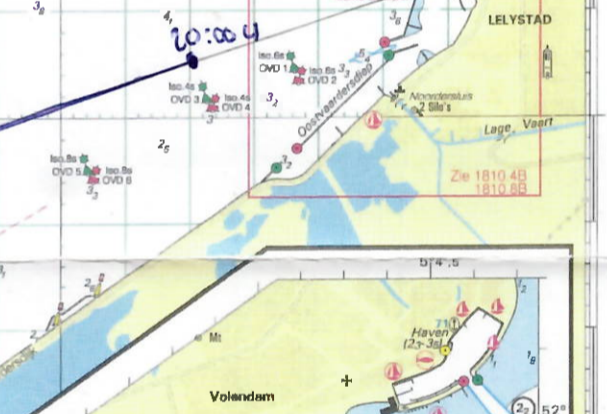

MARKERMEER
 1 : 100 000 (52° 40' N)
 Mercator projectie (WGS 84)

DEPTEN IN METERS
 1.7 v. NAP
HOOGTEN IN METERS
 1.7 v. NAP
SOUNDINGS IN METRES
 Reduced to Lissamer Winterlevel (= NAP 4dm)
 (Summerlevel (Aar. Oc.) is 2dm below NAP)
HEIGHTS IN METRES
 above NAP

Heen reis

BROEKERHAVEN
 1 : 20 000

De Vier Gebroeders.

M A R K E R M E E R

Kuil van Marken

ALMERE - STAD

MONNICKENDAM
 1 : 15 000

GOUZEE
 1 : 50 000