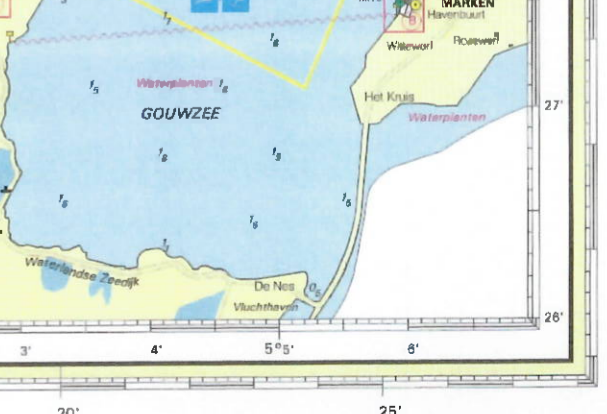

MARKERMEER
1 : 100 000 (52° 40' N)
Mercator projectie (WGS 84)

DEPTEN IN METERS
1.7 v. NAP
HOOGTEN IN METERS
1.7 v. NAP
SOUNDINGS IN METRES
Reduced to Lissamer Winterlevel (= NAP 4dm)
(Summerlevel (Aar. Oc.) is 2dm below NAP)
HEIGHTS IN METRES
above NAP

Heen reis

BROEKERHAVEN
1 : 20 000