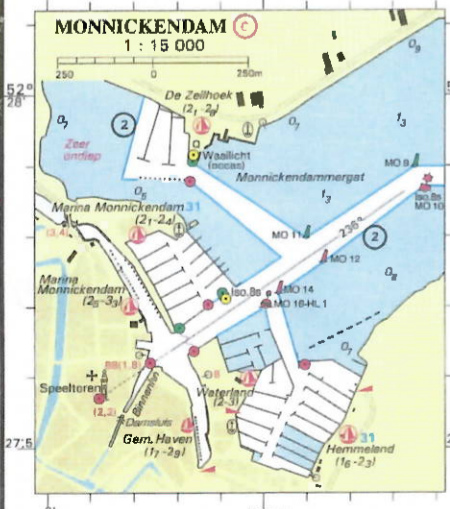

MARKERMEER
 1 : 100 000 (52° 40' N)
 Mercator projectie (WGS 84)

DEPTEN IN METERS
 1.7 v. NAP
HOOGTEN IN METERS
 1.7 v. NAP
SOUNDINGS IN METRES
 Reduced to Lissamer Winterlevel (= NAP 4dm)
 (Summerlevel (Aar. Oc.) is 2dm below NAP)
HEIGHTS IN METRES
 above NAP

Heen reis

BROEKERHAVEN
 1 : 20 000

De Vier Gebroeders.

M A R K E R M E E R

Kuil van Marken

ALMERE - STAD

MONNICKENDAM
 1 : 15 000

GOUZEE
 1 : 50 000