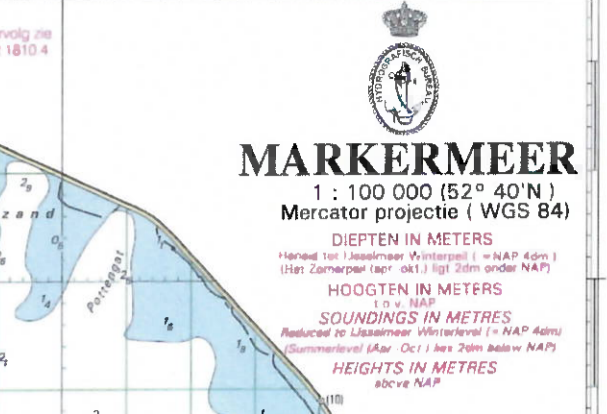

MARKERMEER
 1 : 100 000 (52° 40' N)
 Mercator projectie (WGS 84)

DEPTEN IN METERS
 1.7 v. NAP
HOOGTEN IN METERS
 1.7 v. NAP
SOUNDINGS IN METRES
 Reduced to Lissamer Winterlevel (= NAP 4dm)
 (Summerlevel (Aar. Oc.) is 2dm below NAP)
HEIGHTS IN METRES
 above NAP

Heen reis

BROEKERHAVEN
 1 : 20 000

De Vier Gebroeders.

M A R K E R M E E R

Kuil van Marken

ALMERE - STAD

MONNICKENDAM
 1 : 15 000

GOUZEE
 1 : 50 000